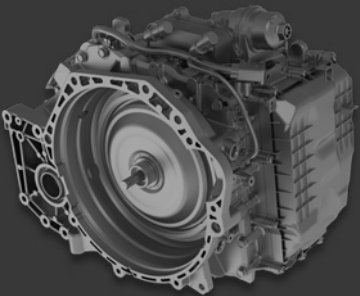

CHINA HEART
Top 10 ENGINE

MAGIC CORE 1.5T ENGINE

DUAL TOP 10 POWERTRAIN

LONGSPAN CUP
Top 10 Transmission

DCT 380 TRANSMISSION

POWER ENGINEERED FOR **EXCELLENCE.**

SUPER POWER

7-Second Club - Leading In Its Class.
Performane Comparable to 2.4 L Engine.